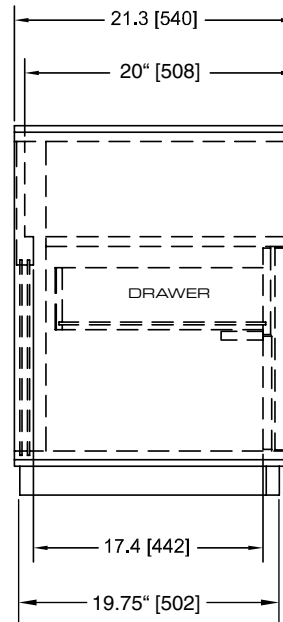

MADRID 5028

SIDE VIEW

DRAWER
INTERIOR DIMENSIONS
159 CD's or 62 DVD's

FRONT VIEW

© 2009 Salamander Designs Ltd.
The information and designs contained in this drawing proprietary of SALAMANDER DESIGNS
and may NOT be reproduced. Specifications subject to change without notice. Rev 5/09.