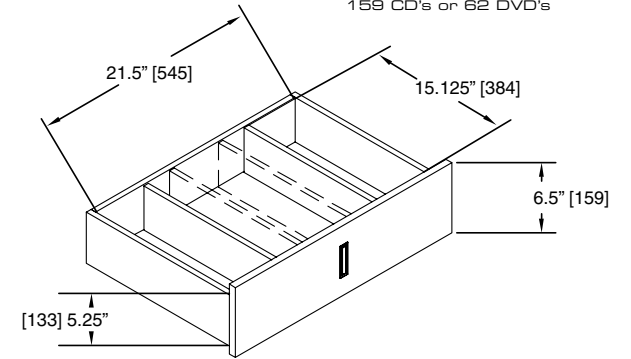

MADRID 5028

SIDE VIEW

DRAWER
INTERIOR DIMENSIONS
159 CD's or 62 DVD's

FRONT VIEW

© 2009 Salamander Designs Ltd.
The information and designs contained in this drawing proprietary of SALAMANDER DESIGNS
and may NOT be reproduced. Specifications subject to change without notice. Rev 5/09.