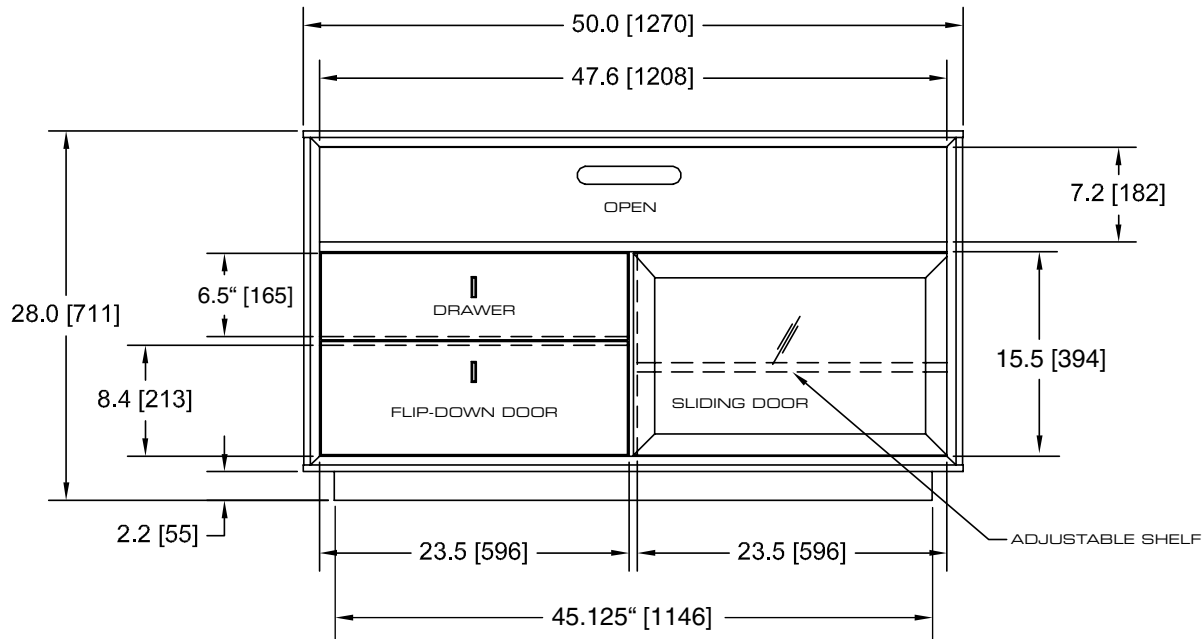

MADRID 5028

SIDE VIEW

DRAWER
INTERIOR DIMENSIONS
159 CD's or 62 DVD's

FRONT VIEW

© 2009 Salamander Designs Ltd.
The information and designs contained in this drawing proprietary of SALAMANDER DESIGNS
and may NOT be reproduced. Specifications subject to change without notice. Rev 5/09.